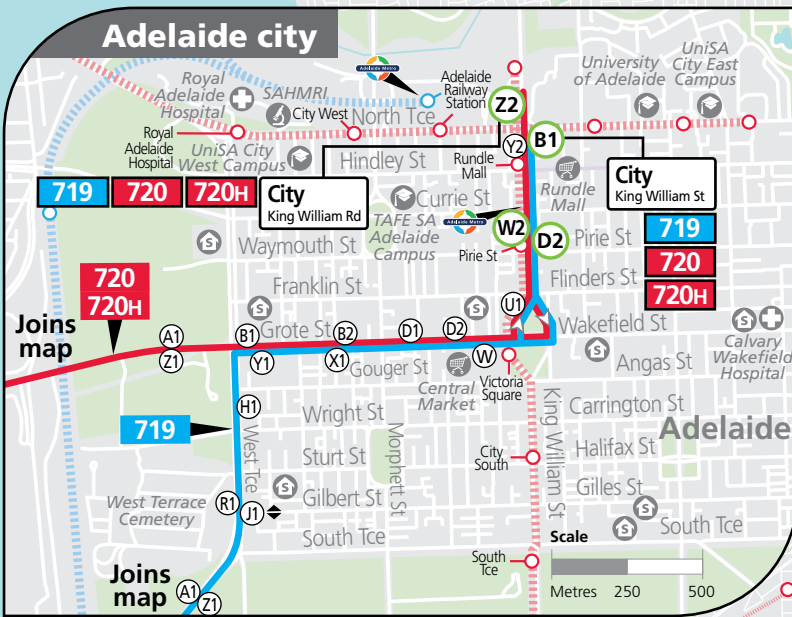

640, 719, 720 Old Reynella Interchange, Marino & Flinders University to Marion Centre Interchange & city *Also shows route 720H*

Legend

- Route 640
- Route 719
- Route 720
- 4 Bus stop
- 4 Bus stop on this side only
- 7 Bus stop relating to timetable
- ◆ Section marker
- ◀ Section marker for particular route
- Convenient transfer point
- Park 'n' Ride
- Train line & station
- Tram line & stop
- Hospital
- School
- Shopping Centre
- Educational Institution
- Medical research precinct
- Adelaide Metro InfoCentre

Scale
Metres 1450 2900

Street Legend
1. Arona Rd