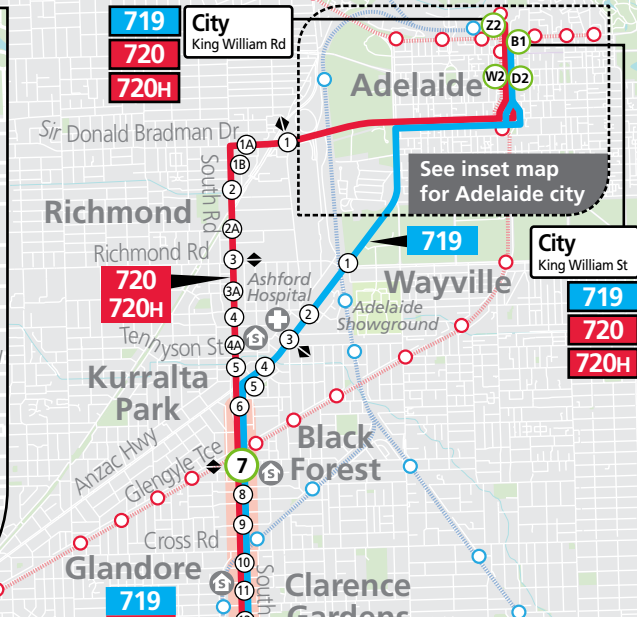

640, 719, 720 Old Reynella Interchange, Marino & Flinders University to Marion Centre Interchange & city *Also shows route 720H*

Legend

- Route 640
- Route 719
- Route 720
- 4 Bus stop
- 4 Bus stop on this side only
- 7 Bus stop relating to timetable
- ◆ Section marker
- ◀ Section marker for particular route
- Convenient transfer point
- Park 'n' Ride
- Train line & station
- Tram line & stop
- Hospital
- School
- Shopping Centre
- Educational Institution
- Medical research precinct
- Adelaide Metro InfoCentre

Scale
Metres 1450 2900

Street Legend
1. Arona Rd